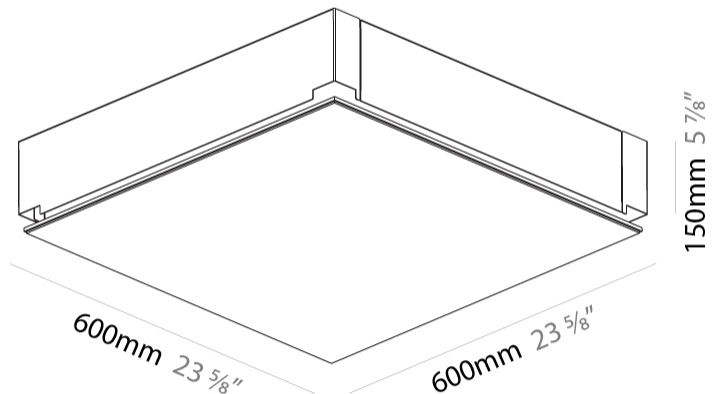

PHYSICAL

Shape: Square
Length (mm): 600
Length (in): 23 5/8
Width (mm): 600
Width (in): 23 5/8
Height (mm): 150
Height (in): 5 7/8
Ceiling Thickness (mm): 10 / 12.5 / 15 / 25 / 30
Ceiling Thickness (in): 3/8 or 1/2 or 9/16 or 1 or 1 3/16
Min. Recessing Depth (mm): 180
Min. Recessing Depth (in): 7 1/16
Light Distribution: Direct
Diffuser: PMMA - Opal
Fixture Finish: SSR / BKV / CWI / CRY / HAB / LAG / UFT / ITA / RUA / RUR / MIC / FTG / MYG / TWT / LOD / PUS / FRO / FUP / KIA / POP / BLS / SPG / MEY / GOH / GUM / CHC / COM / ABZ / JAG / OBR / MOS / ROR
Fixture Material: Aluminum
Cut-out Measurements: 635mm / 25" x 635mm / 25"
Upon Request: Unique Sizes Unique Ceiling Thickness Unique Mounting Depth Spot Inserts

ELECTRICAL

Lamp Type: LED (Zhaga Standard)
Input Wattage (W): 55
Total Output Wattage (W): 46
Dimming: Tri-Mode (Non-Dimming and Phase Dimming (120Vac only) and 0-10V Dimming)
Driver Included: Yes
Driver Location: Integrated
Driver Type: Constant Current - Universal
Driver Class: Class 2
Input Voltage (V): 120 - 277
Constant Current (MA): 350

LED

Color Temperature (°K): 3000 / 3500 / 4000
Max. Delivered Lumen (lm): 4350 / 4410 / 4500
CRI: >80 CRI
Efficiency (%): 65% (5mm Perspex)|65.10%
Lamp Life (hrs): 50000
Upon Request: RGB-W Tunable White Special Color Temperature CRI90

OPTICAL

RATINGS AND CERTIFICATIONS

Certified By: Certified for North American Standards
IP rating: IP20