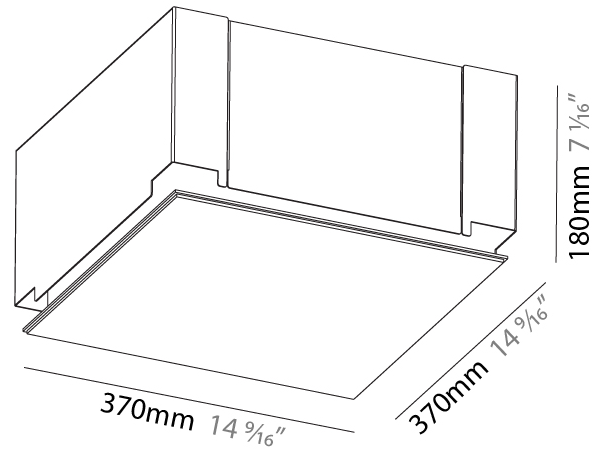

PHYSICAL

Shape: Square
Length (mm): 370
Length (in): 14 ⁹/₁₆"
Width (mm): 370
Width (in): 14 ⁹/₁₆"
Height (mm): 180
Height (in): 7 ¹/₁₆"
Ceiling Thickness (mm): 10 / 12.5 / 15 / 25 / 30
Ceiling Thickness (in): 3/8 or 1/2 or 9/16 or 1 or 1 3/16
Min. Recessing Depth (mm): 200
Min. Recessing Depth (in): 7 ⁷/₈"
Light Distribution: Direct
Diffuser: PMMA - Opal
Fixture Finish: SSR / BKV / CWI / CRY / HAB / LAG / UFT / ITA / RUA / RUR / MIC / FTG / MYG / TWT / LOD / PUS / FRO / FUP / KIA / POP / BLS / SPG / MEY / GOH / GUM / CHC / COM / ABZ / JAG / OBR / MOS / ROR
Fixture Material: Extruded Aluminum / Steel
Cable Details: 405mm 15 15/16" x 405mm / 15 15/16"
Upon Request: Unique Sizes Unique Ceiling Thickness Unique Mounting Depth Spot Inserts

ELECTRICAL

Lamp Type: LED (Zhaga Standard)
Input Wattage (W): 12.4
Total Output Wattage (W): 10.8
Dimming: [Tri-Mode (Non-Dimming and Phase Dimming (120Vac only) and 0-10V Dimming)](#)
Driver Included: Yes
Driver Location: Integrated
Driver Type: Constant Current - Universal
Driver Class: Class 2
Input Voltage (V): 120 - 277
Constant Current (MA): 350

LED

[Color Temperature (°K): 3000 / 3500 / 4000](#)
Max. Delivered Lumen (lm): 1090 / 1107 / 1130
CRI: >80 CRI
Efficiency (%): 0.651
Lamp Life (hrs): 50000
Upon Request: RGB-W Tunable White Special Color Temperature CRI90

OPTICAL

RATINGS AND CERTIFICATIONS

Certified By: Certified for North American Standards
IP rating: IP20