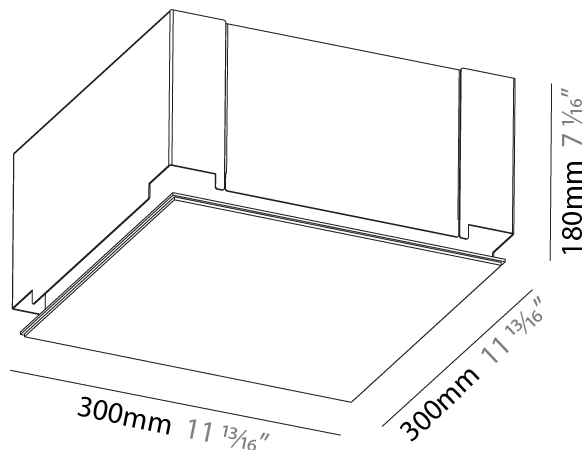

PHYSICAL

Shape: Square
Length (mm): 300
Length (in): 11 ¹³/₁₆"
Width (mm): 300
Width (in): 11 ¹³/₁₆"
Height (mm): 180
Height (in): 7 ¹/₁₆"
Ceiling Thickness (mm): 10 / 12.5 / 15 / 25 / 30
Ceiling Thickness (in): 3/8 or 1/2 or 9/16 or 1 or 1 3/16
Min. Recessing Depth (mm): 200
Min. Recessing Depth (in): 7 ⁷/₈"
Light Distribution: Direct
Diffuser: PMMA - Opal
Fixture Finish: SSR / BKV / CWI / CRY / HAB / LAG / UFT / ITA / RUA / RUR / MIC / FTG / MYG / TWT / LOD / PUS / FRO / FUP / KIA / POP / BLS / SPG / MEY / GOH / GUM / CHC / COM / ABZ / JAG / OBR / MOS / ROR
Fixture Material: Extruded Aluminum / Steel
Cut-out Measurements: 335mm 13 3/16" x 335mm / 13 3/16"
Upon Request: Unique Sizes Unique Ceiling Thickness Unique Mounting Depth Spot Inserts

ELECTRICAL

Lamp Type: LED (Zhaga Standard)
Input Wattage (W): 12.4
Total Output Wattage (W): 10.8
Dimming: Tri-Mode (Non-Dimming and Phase Dimming (120Vac only) and 0-10V Dimming)
Driver Included: Yes
Driver Location: Integrated
Driver Type: Constant Current - Universal
Driver Class: Class 2
Input Voltage (V): 120 - 277
Constant Current (MA): 350

LED

Color Temperature (°K): 3000 / 3500 / 4000
Max. Delivered Lumen (lm): 850 / 902 / 920
CRI: >80 CRI
Efficiency (%): 65% (5mm Perspex)
Lamp Life (hrs): 50000
Upon Request: RGB-W Tunable White Special Color Temperature CRI90

OPTICAL

RATINGS AND CERTIFICATIONS

Certified By: Certified for North American Standards
IP rating: IP20